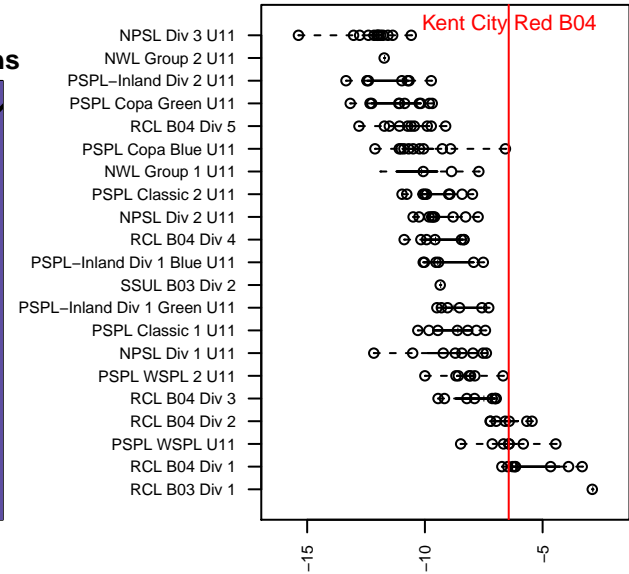

**attack and defense rating
relative to others at age
and all opponents in last 13 months**