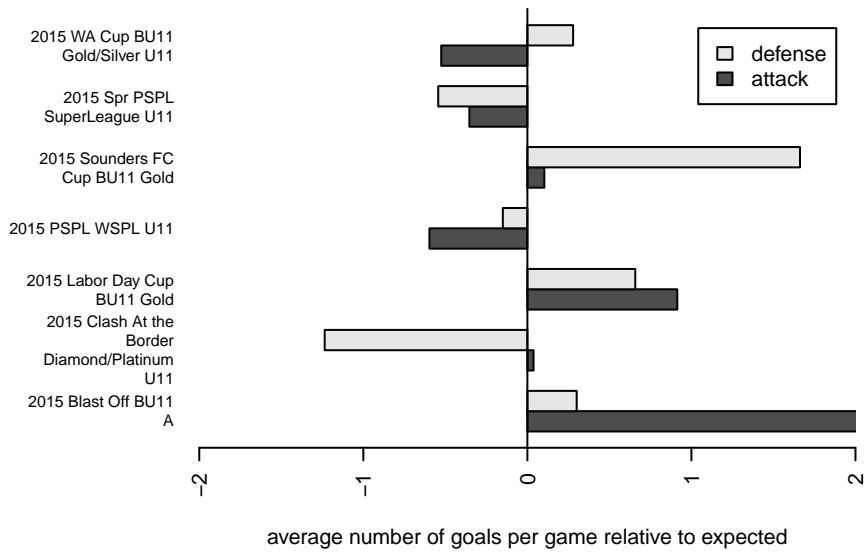

Performance relative to 13 month average