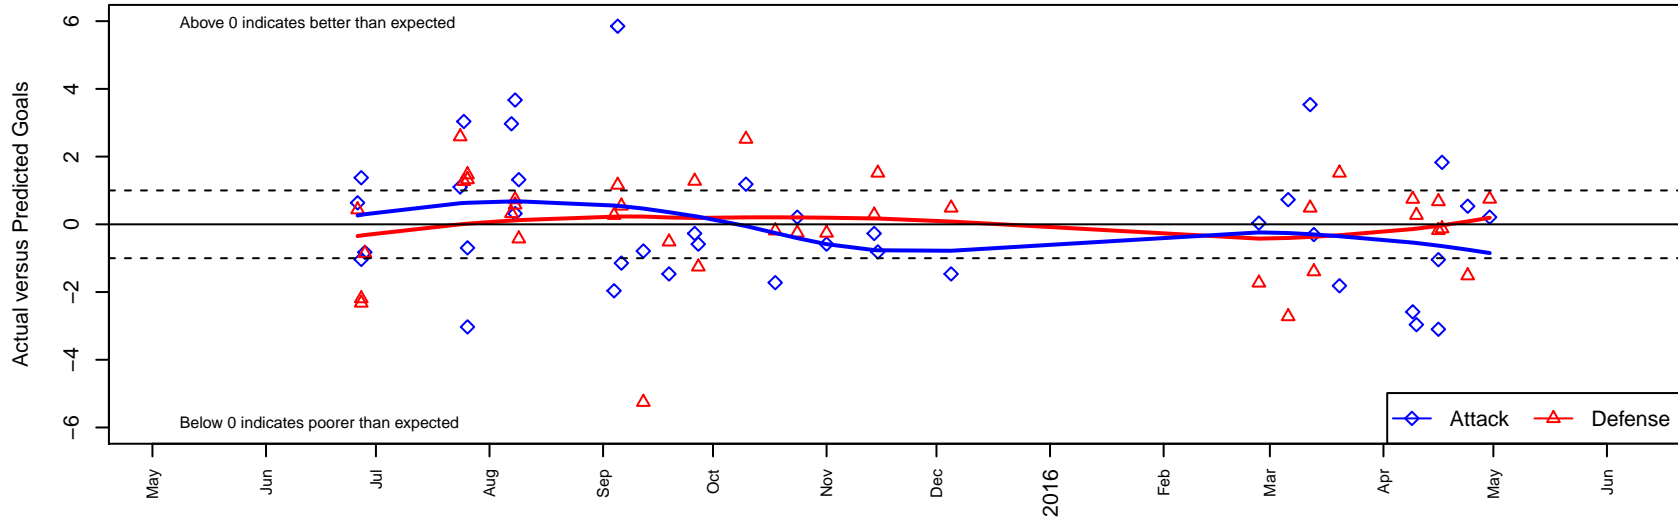

Kent City Red B04

Kent City FC
 Kent, WA
 B04 total strength=605
 attack=0.7 defense=0.37
 fall league = PSPL WSPL U11
 spr league = Spr PSPL SuperLeague U11

alt names used:
 Kent City FC B04 Red
 Kent City FC B04 Red
 Kent City FC B04 Red
 Kent City FC B04 Red
 Kent City FC B04 Red
 Kent City FC B04 Red
 KENT CITY FC B04 RED (USA)

Venues played:
 2015 Clash At the Border Diamond/Platinum U
 2015 Sounders FC Cup BU11 Gold
 2015 Blast Off BU11 A
 2015 Labor Day Cup BU11 Gold
 2015 PSPL WSPL U11
 2015 Spr PSPL SuperLeague U11
 2015 WA Cup BU11 Gold/Silver U11

Kent City Red B04
 Dots are actual minus expected GF (blue circles) and GA (red triangles).
 Blue line is smoothed change in attack strength. Red is smoothed change in defense strength.

**attack and defense variance (black dot)
relative to other teams
and top 10 in region**